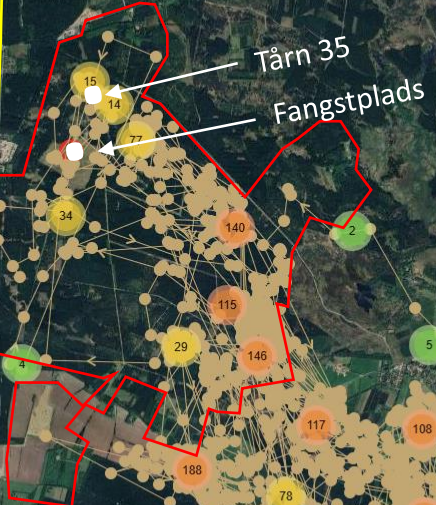

Select All Groups (0)

Gludsted Plantage (NST)

"Brun Hind"

Jagt d. 17/10

1. Feb. 2023 til 17. okt. 2023

A13

Filters X

Acq. Time

Time span [UTC]  
From: 01.02.2023  
To: 17.10.2023  
Recent

Last X Records

Apply Reset