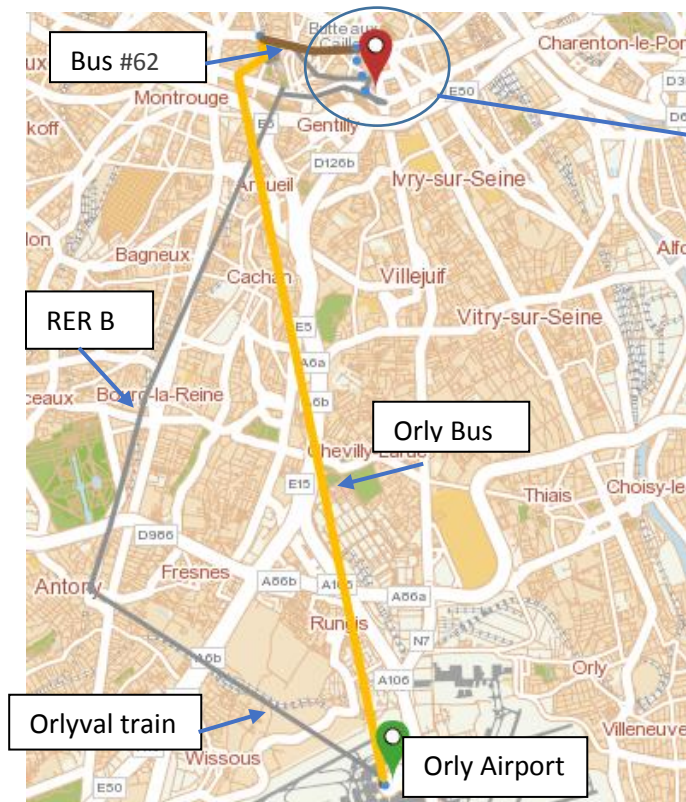

HOTEL CIS PARIS KELLERMANN 13ÈME

ADDRESS:

17 Boulevard Kellermann 75013 PARIS FRANCE

Phone: +33(0)1 43 58 96 00

ACCESS:

From Paris:

- Metro line 7, station « Porte d'Italie »
- Bus #184, « Damesne » stop
- Tramway T3a, « Porte d'Italie » stop

From Charles de Gaulle airport:

- RER B, stop at Cité Universitaire, take tramway T3a, stop at « Porte d'Italie »

From Orly airport:

- Orlyval, stop at Antony, take RER B stop at Cité Universitaire, take tramway T3a, stop at « Porte d'Italie » (special tarification for the Orlyval train)

- Orly bus, stop at ALESIA René-Coty, Take Bus #62 and stop at Moulin des prés. Then walk 10 minutes:

Hotels:

CIS Kellerman has some rooms, you can send an e-mail to: reservation@cisp.fr.

Following links to hotels within 15 minutes walking distance from the workshop: