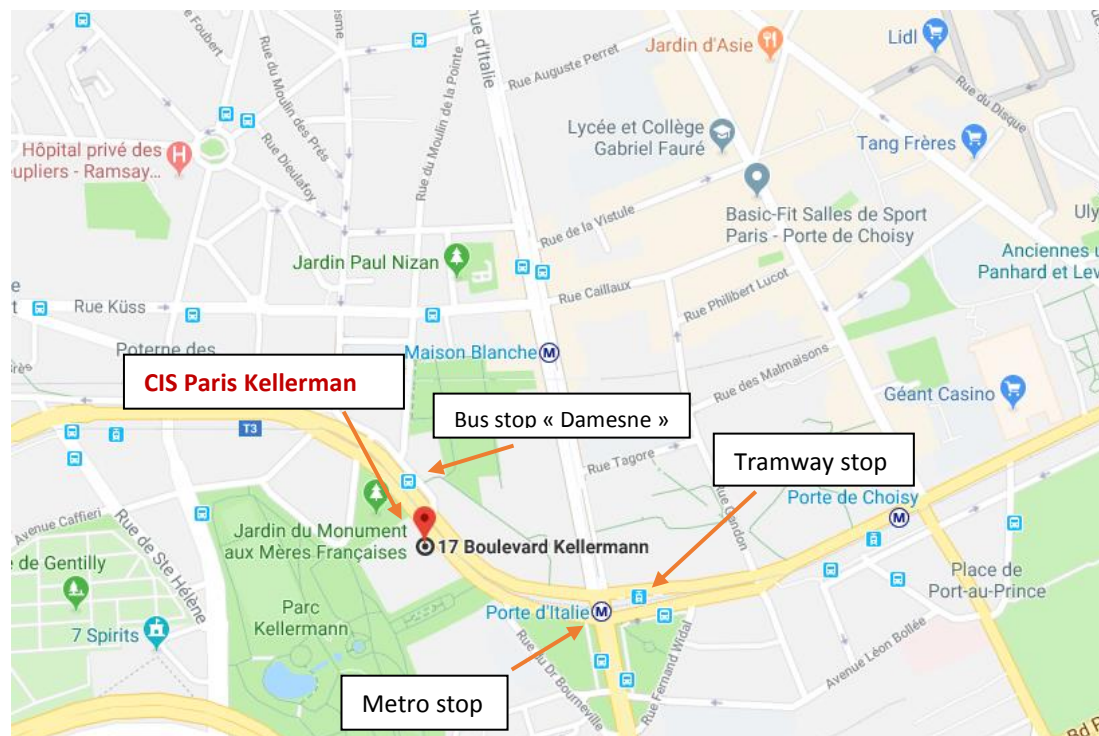

HOTEL CIS PARIS KELLERMANN 13ÈME

ADDRESS:

17 Boulevard Kellermann 75013 PARIS FRANCE

Phone: +33(0)1 43 58 96 00

ACCESS:

From Paris:

- Metro line 7, station « Porte d'Italie »
- Bus #184, « Damesne » stop
- Tramway T3a, « Porte d'Italie » stop

From Charles de Gaulle airport:

- RER B, stop at Cité Universitaire, take tramway T3a, stop at « Porte d'Italie »

From Orly airport:

- Orlyval, stop at Antony, take RER B stop at Cité Universitaire, take tramway T3a, stop at « Porte d'Italie » (special tarification for the Orlyval train)

- Orly bus, stop at ALESIA René-Coty, Take Bus #62 and stop at Moulin des prés. Then walk 10 minutes:

Hotels:

CIS Kellerman has some rooms, you can send an e-mail to: reservation@cisp.fr.

Following links to hotels within 15 minutes walking distance from the workshop:

<https://www.accorhotels.com/fr/hotel-0634-ibis-paris-porte-d-italie/index.shtml>

<https://www.campanile.com/fr/hotels/campanile-paris-sud-porte-d-italie>

https://www.hotel-bb.com/fr/hotels/paris-italie-porte-de-choisy.htm?utm_source=googlemaps&utm_medium=fichehotel&utm_campaign=seo